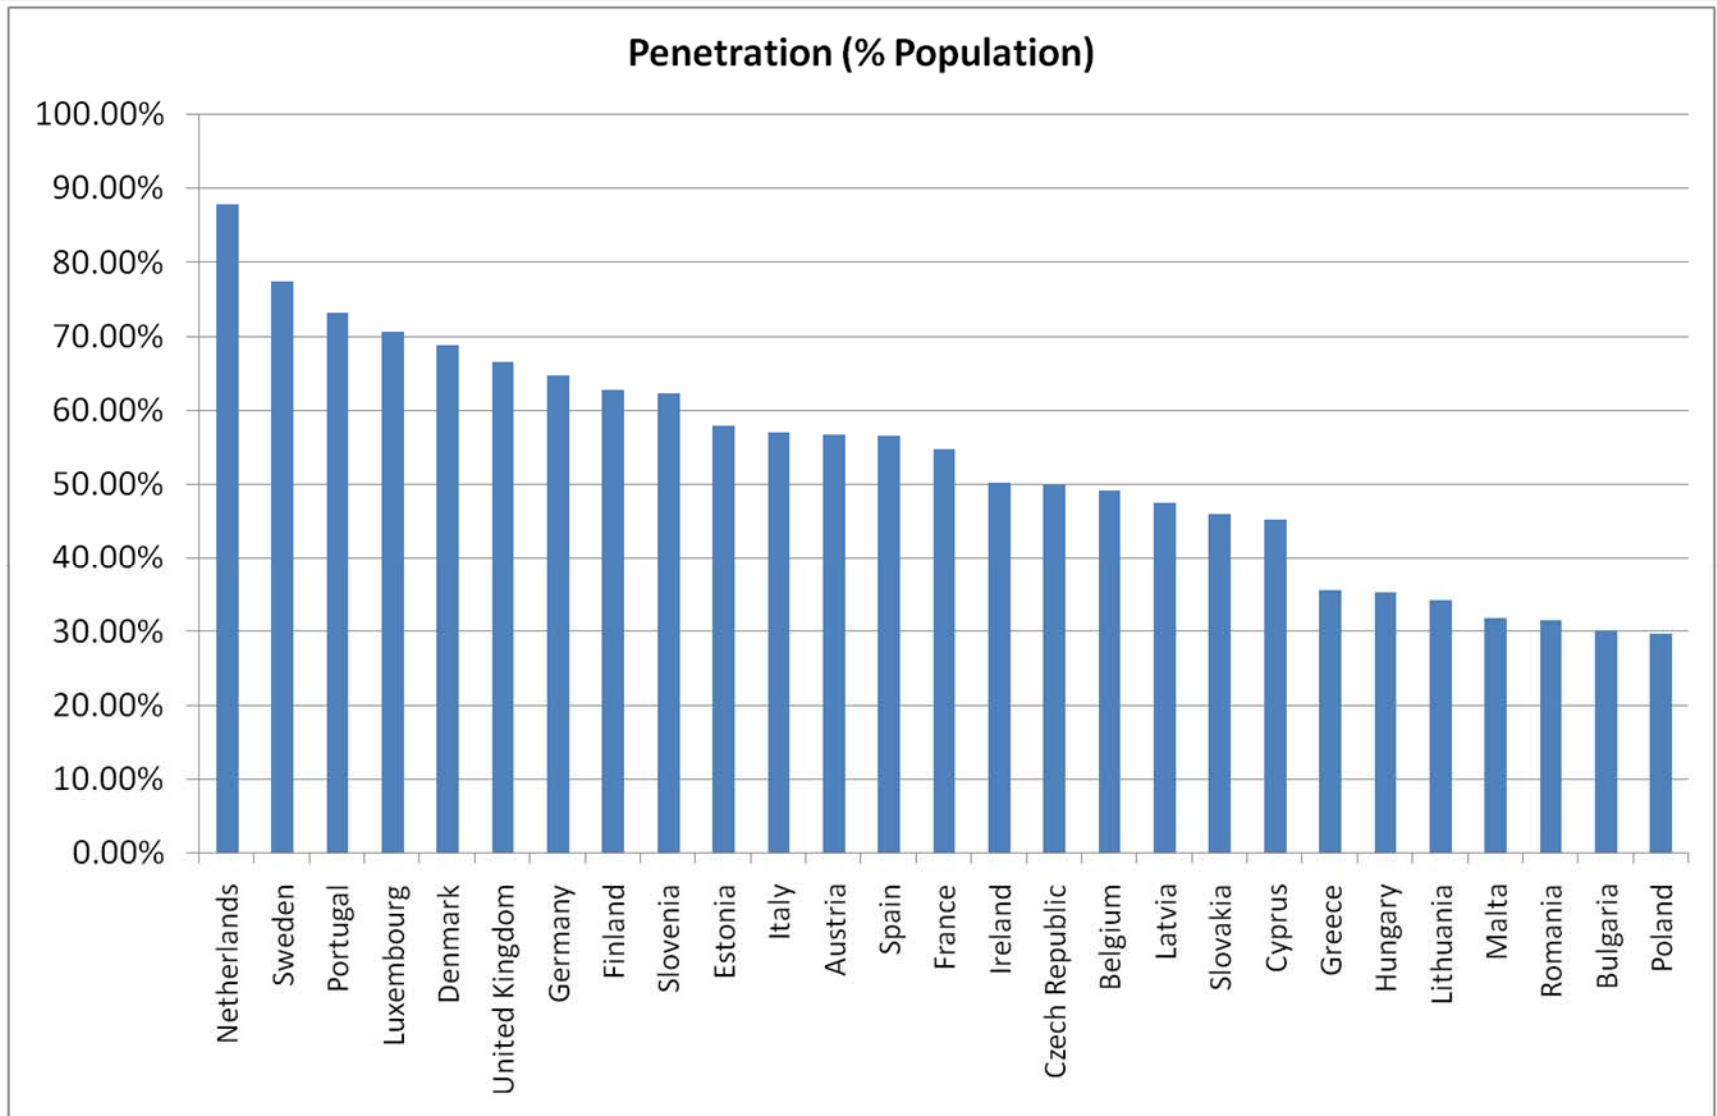

Rata de penetrare in EU