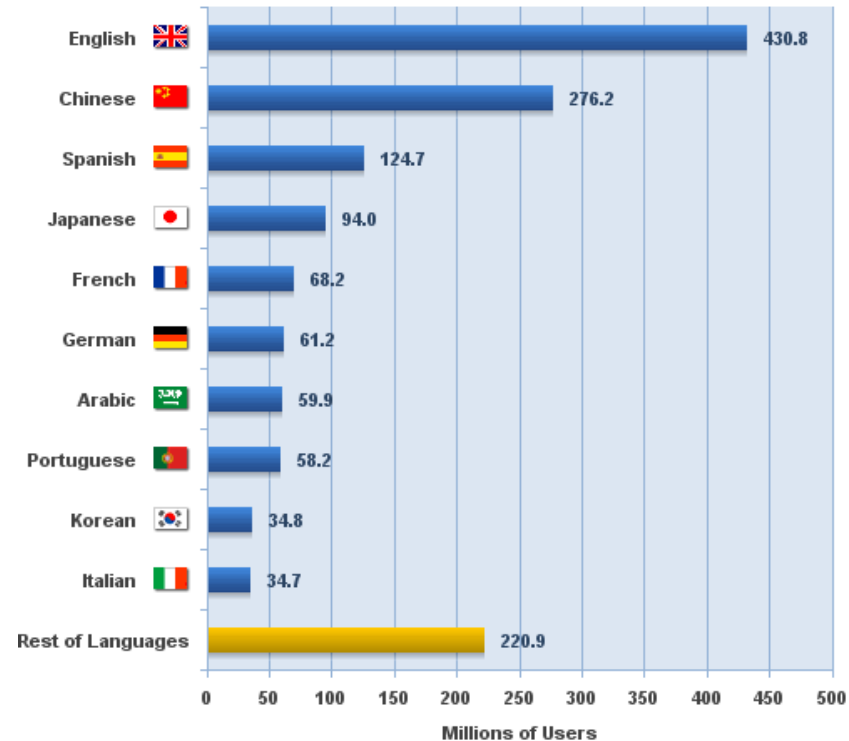

Source: Internet World Stats - www.internetworldstats.com/stats.htm
Penetration Rates are based on a world population of 6,676,120,288 for mid-year 2008 and 1,463,632,361 estimated Internet users.
Copyright © 2008, Miniwatts Marketing Group

Numar de utilizatori in lume

Internet Users in the World by Geographic Regions

Source: Internet World Stats - www.internetworldstats.com/stats.htm

Estimated Internet users is 1,463,632,361 for Q2 2008

Copyright © 2008, Miniwatts Marketing Group

Tara / limba vorbita pe Internet

INTERNET TOP 20 COUNTRIES
With Highest Number of Users

Top 10 Languages in the Internet

Source: Internet World Stats - www.internetworldstats.com/stats7.htm
Estimated Internet users 1,463,632,361 for 2Q 2008
Copyright © 2008, Miniwatts Marketing Group