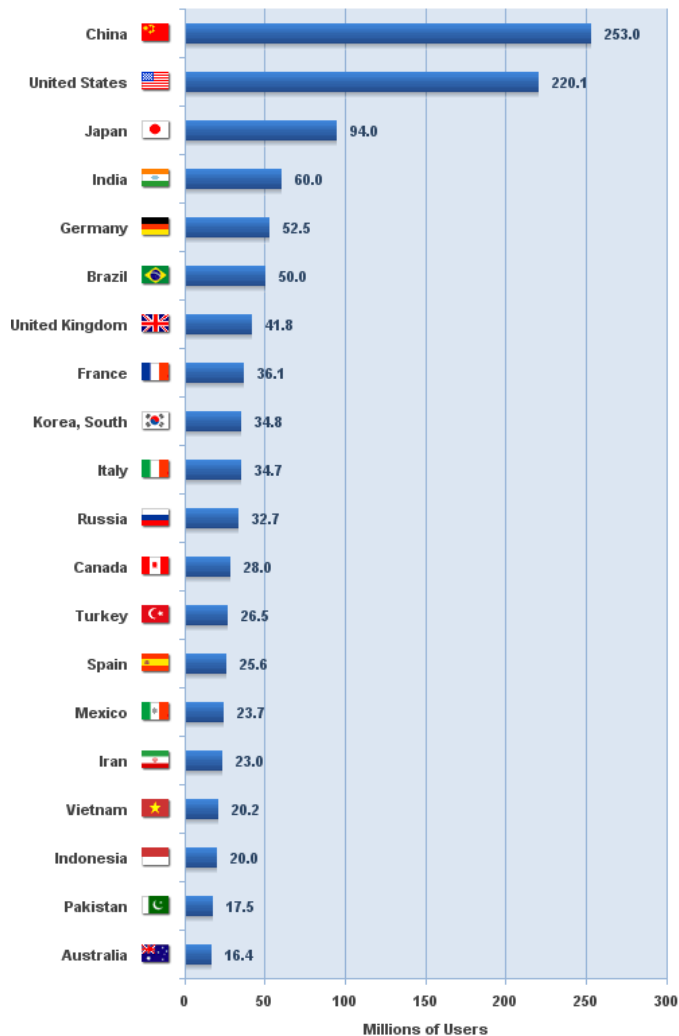

Source: Internet World Stats - www.internetworldstats.com/stats.htm
Penetration Rates are based on a world population of 6,676,120,288 for mid-year 2008 and 1,463,632,361 estimated Internet users.
Copyright © 2008, Miniwatts Marketing Group

Numar de utilizatori in lume

Internet Users in the World by Geographic Regions

Source: Internet World Stats - www.internetworldstats.com/stats.htm

Estimated Internet users is 1,463,632,361 for Q2 2008

Copyright © 2008, Miniwatts Marketing Group

Tara / limba vorbita pe Internet

INTERNET TOP 20 COUNTRIES
With Highest Number of Users

Top 10 Languages in the Internet

Source: Internet World Stats - www.internetworldstats.com/stats7.htm
Estimated Internet users 1,463,632,361 for 2Q 2008
Copyright © 2008, Miniwatts Marketing Group