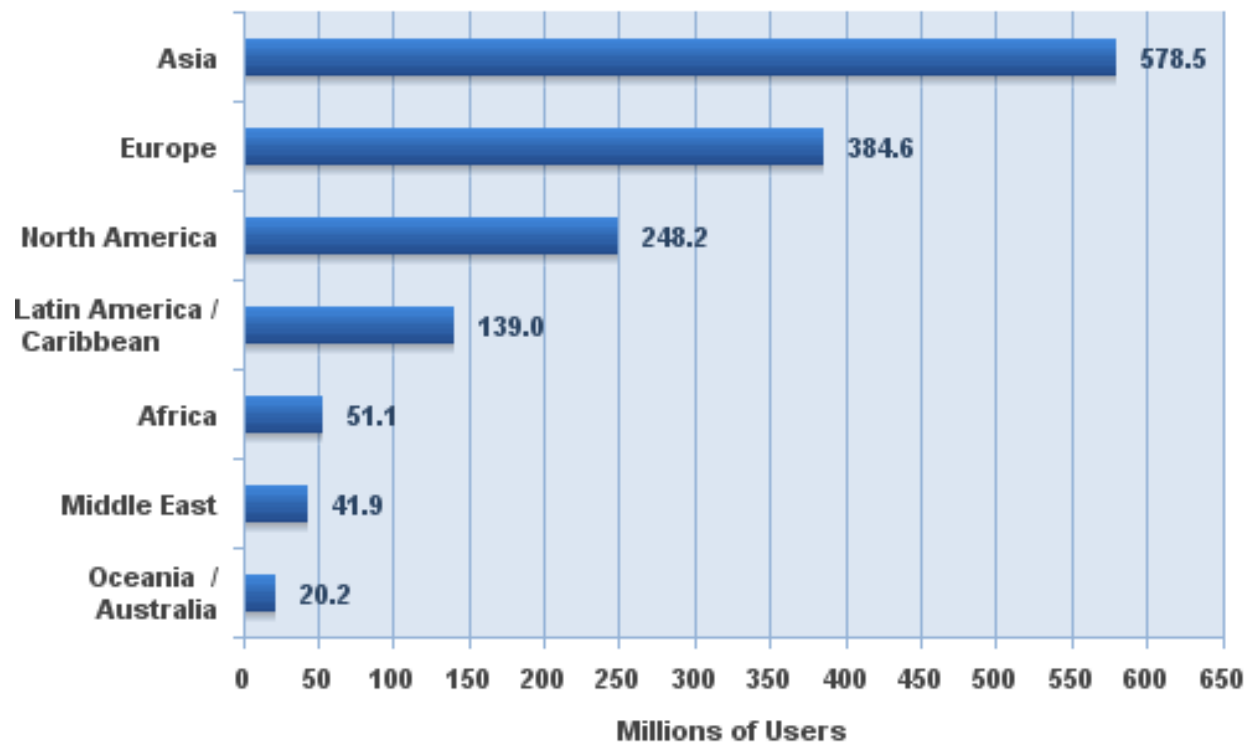

Numar de utilizatori in lume

Internet Users in the World by Geographic Regions

Source: Internet World Stats - www.internetworldstats.com/stats.htm

Estimated Internet users is 1,463,632,361 for Q2 2008

Copyright © 2008, Miniwatts Marketing Group