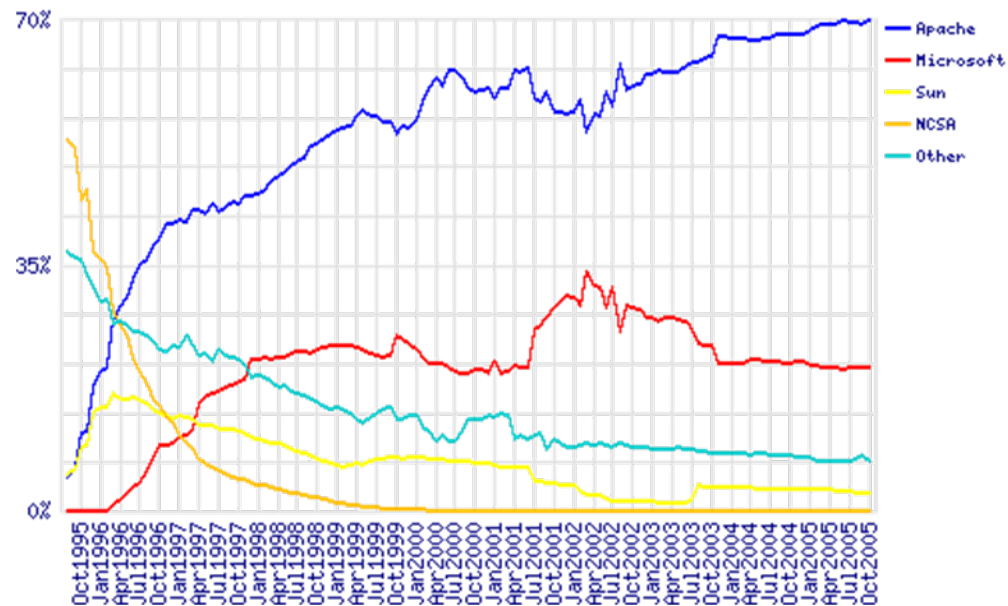

World Wide Web

Numar dispozitive conectate

Numar dispozitive conectate

Numar de server-e

Numar de server-e existente / active

Aplicatia de server web activa [%]

Utilizatori Internet [% din total populatie]

World Internet Penetration Rates by Geographic Regions

Source: Internet World Stats - www.internetworldstats.com/stats.htm
Penetration Rates are based on a world population of 6,676,120,288 for mid-year 2008 and 1,463,632,361 estimated Internet users.
Copyright © 2008, Miniwatts Marketing Group