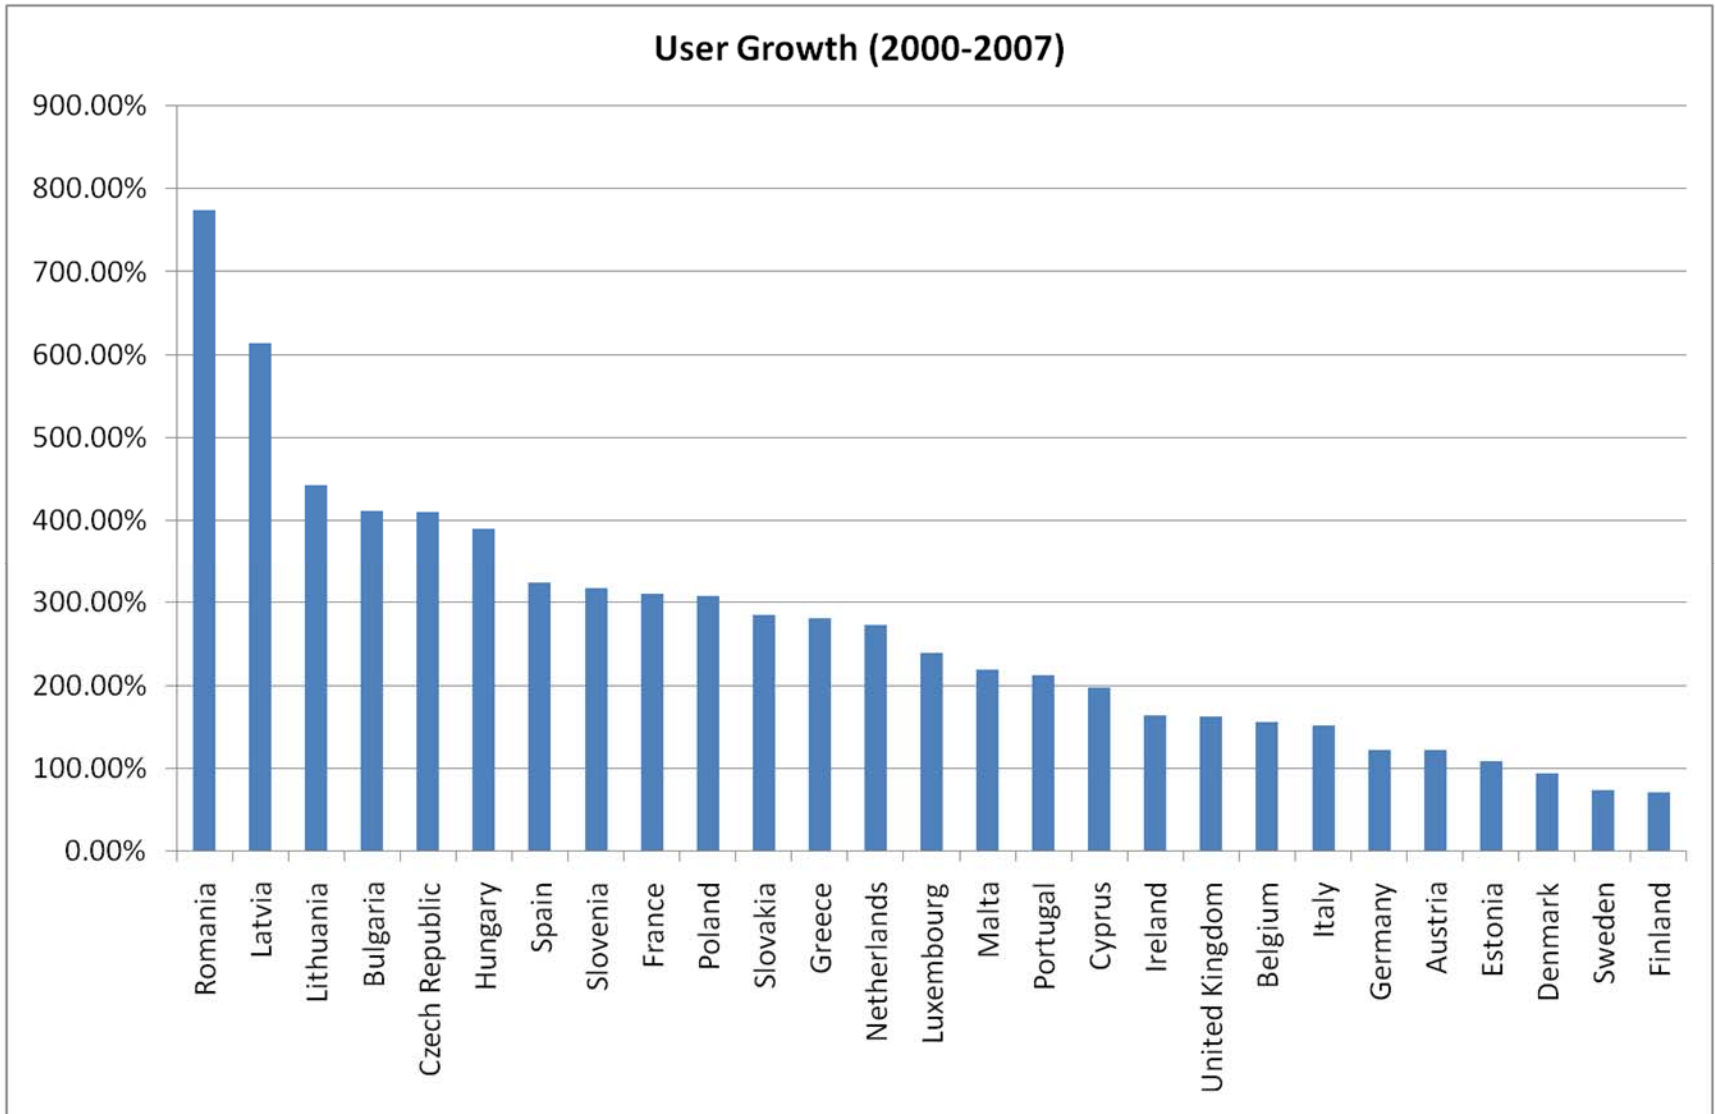

Crestere 2000-2007