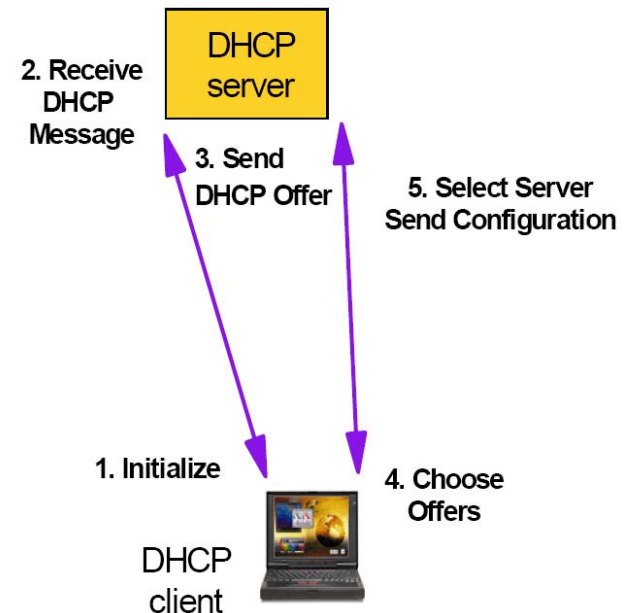

Configurare TCP/IP

- Date necesare:
 - Adresa IP
 - Subnet Mask
 - Gateway
- Poate fi realizata
 - static
 - dinamic (DHCP)
- DNS – optional

TCP/IP static

The image displays three overlapping Windows network configuration windows. The 'Local Area Connection Properties' window (top left) shows the 'Internet Protocol (TCP/IP)' protocol selected. The 'Local Area Connection Status' window (top right) shows the connection is 'Connected' with a speed of 100.0 Mbps. The 'Internet Protocol (TCP/IP) Properties' window (center) is the primary focus, showing static IP configuration. It includes fields for IP address (192.168.0.5), Subnet mask (255.255.255.0), Default gateway (192.168.0.1), and Preferred DNS server (81.180.222.254). A box labeled 'Optional' points to the DNS server field.

2 points to the 'Internet Protocol (TCP/IP)' protocol in the 'Local Area Connection Properties' window.

3 points to the 'Properties' button in the 'Local Area Connection Properties' window.

1 points to the 'Status' field in the 'Local Area Connection Status' window.

4 points to the 'Use the following IP address' radio button in the 'Internet Protocol (TCP/IP) Properties' window.

5 points to the IP address, Subnet mask, and Default gateway fields in the 'Internet Protocol (TCP/IP) Properties' window.

Optional points to the Preferred DNS server field in the 'Internet Protocol (TCP/IP) Properties' window.

DHCP

- **Dynamic Host Configuration Protocol**
 - Permite reutilizarea adreselor IP disponibile
 - Datele necesare se obtin automat
 - Necesitatea unui furnizor al datelor respective in retea: server DHCP