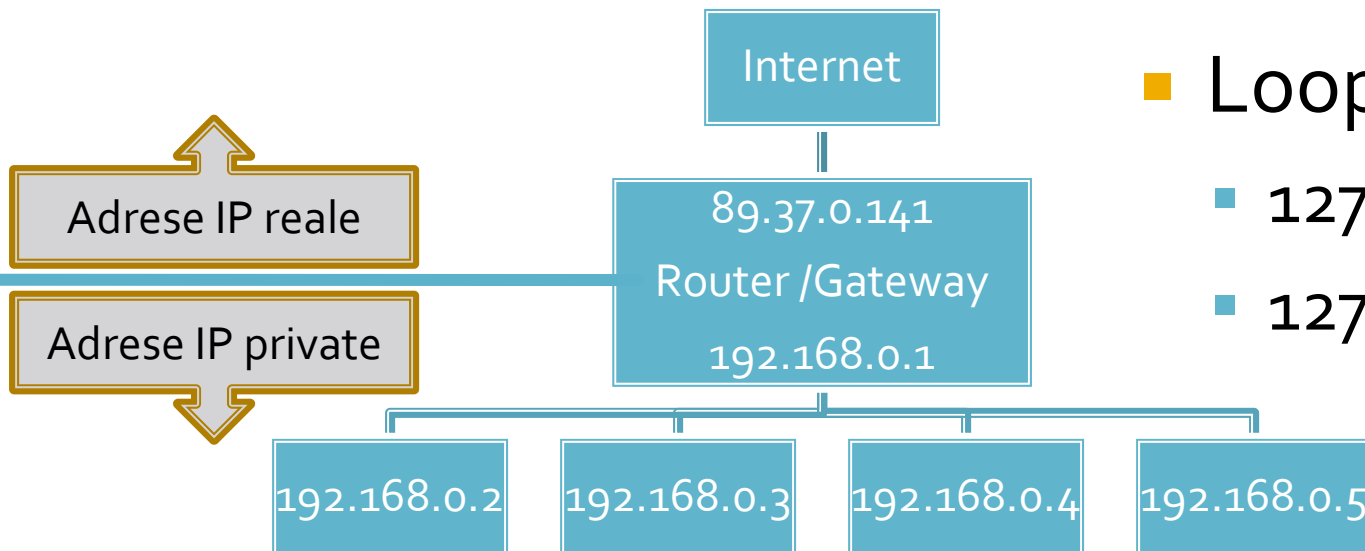

Adresa IP

Organizare -
RETELE

Adrese IP:

Total: 32 biti = 4 octeti

Class A

Class B

Class C

Class D

Class E

Adresa IP

- Reala ("rutabila")
 - vizibila din intregul Internet
 - necesara pentru dispozitivele care **ofera** date
- Privata ("nerutabila", interna)
 - invizibila din exterior
 - suficienta pentru dispozitivele care **primesc** date
 - necesita un dispozitiv cu adresa reala (gateway, router) pentru acces la exterior

Adresa IP

- Clase de adrese private rezervate
 - 10.x.x.x – 1 retea clasa A
 - 172.16.x.x – 172.31.x.x – 16 retele clasa B
 - 192.168.0.x – 192.168.255.x – 256 retele clasa C

- Loopback

- 127.0.0.0/8
- 127.0.0.1 = localhost

Configurare TCP/IP

- Date necesare:
 - Adresa IP
 - Subnet Mask
 - Gateway
- Poate fi realizata
 - static
 - dinamic (DHCP)
- DNS – optional

TCP/IP static

The image displays three overlapping Windows network configuration windows. The 'Local Area Connection Properties' window (top left) shows the 'Internet Protocol (TCP/IP)' protocol selected. The 'Local Area Connection Status' window (top right) shows the connection is 'Connected' with a speed of 100.0 Mbps. The 'Internet Protocol (TCP/IP) Properties' window (center) is the primary focus, showing static IP configuration. It includes fields for IP address (192.168.0.5), Subnet mask (255.255.255.0), Default gateway (192.168.0.1), and Preferred DNS server (81.180.222.254). A box labeled 'Optional' points to the DNS server field.