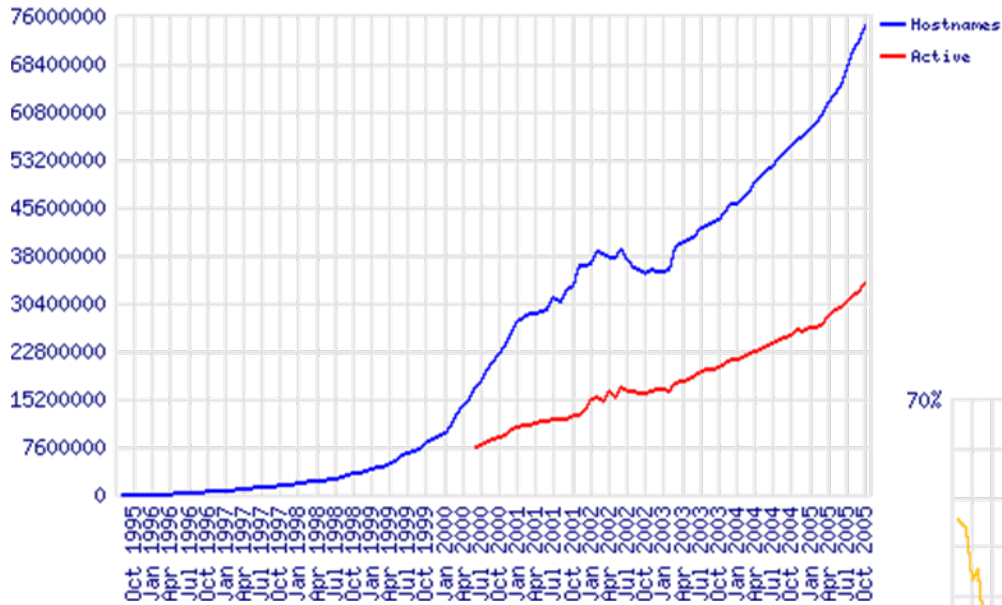

World Wide Web

Numar dispozitive conectate

Numar dispozitive conectate

Numar de server-e

Numar de server-e existente / active

Aplicatia de server web activa [%]

Utilizatori Internet [% din total populatie]

World Internet Penetration Rates by Geographic Regions

Source: Internet World Stats - www.internetworldstats.com/stats.htm
Penetration Rates are based on a world population of 6,676,120,288 for mid-year 2008 and 1,463,632,361 estimated Internet users.
Copyright © 2008, Miniwatts Marketing Group