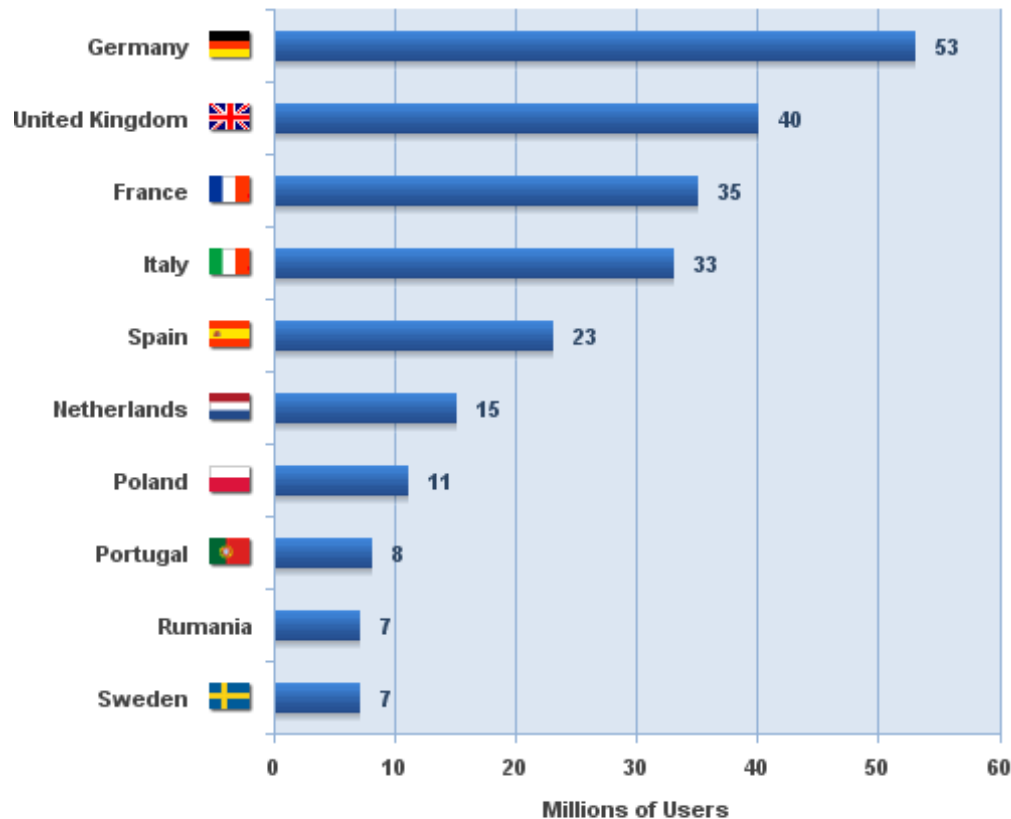

Numar de utilizatori in lume

Internet Users in the World by Geographic Regions

Source: Internet World Stats - www.internetworldstats.com/stats.htm

Estimated Internet users is 1,463,632,361 for Q2 2008

Copyright © 2008, Miniwatts Marketing Group

Tara / limba vorbita pe Internet

INTERNET TOP 20 COUNTRIES
With Highest Number of Users

Top 10 Languages in the Internet

Source: Internet World Stats - www.internetworldstats.com/stats7.htm
Estimated Internet users 1,463,632,361 for 2Q 2008
Copyright © 2008, Miniwatts Marketing Group

- Limba utilizata si tara utilizatorilor de Internet

Utilizzatori Internet in EU

European Union Top 10 Internet Users
November 2007

Source: www.internetworldstats.com
Copyright © 2008, Miniwatts Marketing Group