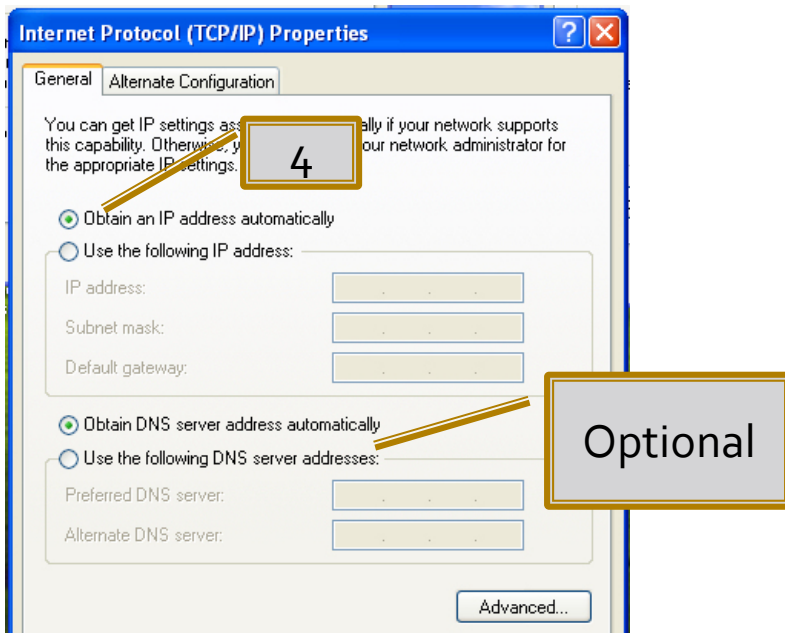

DHCP

- **Dynamic Host Configuration Protocol**
  - Permite reutilizarea adreselor IP disponibile
  - Datele necesare se obtin automat
  - Necesitatea unui furnizor al datelor respective in retea: server DHCP