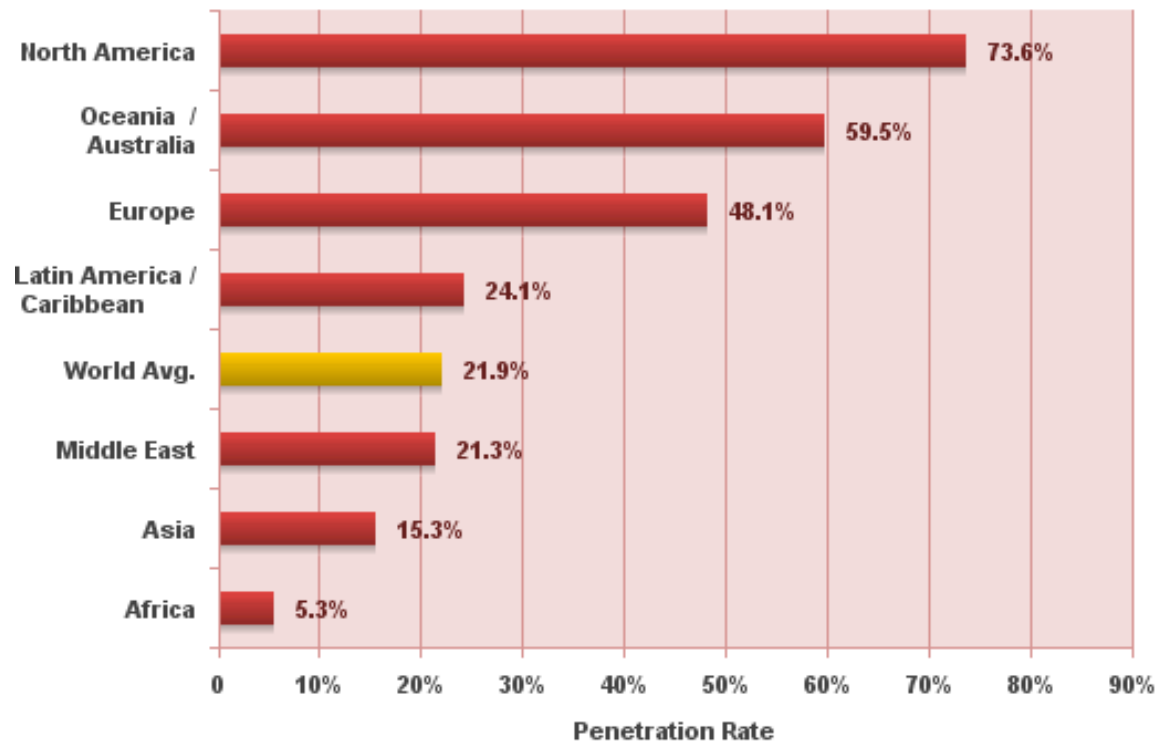

World Wide Web

Numar dispozitive conectate

Numar dispozitive conectate

Numar de server-e

Numar de server-e existente / active

Aplicatia de server web activa [%]

Utilizatori Internet [% din total populatie]

World Internet Penetration Rates by Geographic Regions

Source: Internet World Stats - www.internetworldstats.com/stats.htm
Penetration Rates are based on a world population of 6,676,120,288 for mid-year 2008 and 1,463,632,361 estimated Internet users.
Copyright © 2008, Miniwatts Marketing Group